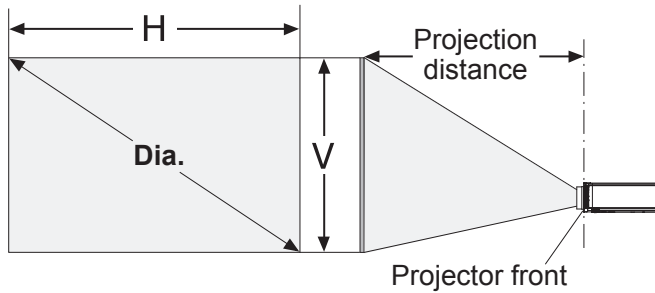

Projection distance table

The following figures are design values only. Actual distances will be within $\pm 10\%$ of those provided. Projection distances other than those in the following table can be obtained by the following formula.

$$\text{Projection distance} = (K1) \times \text{diagonal screen size} + (K2)$$

■ USL-701

Aspect ratio 4:3

Screen size					MC-X8801B MC-X8801W				MC-WX8651W MC-WX8751B MC-WX8751W				MC-WU8601W MC-WU8701B MC-WU8701W			
Dia.	H		V		Min		Max		Min		Max		Min		Max	
[inch]	[inch]	[m]	[inch]	[m]	[inch]	[m]	[inch]	[m]	[inch]	[m]	[inch]	[m]	[inch]	[m]	[inch]	[m]
60	48	1.2	36	0.9	40	1.0	52	1.3	47	1.2	60	1.5	47	1.2	60	1.5
70	56	1.4	42	1.1	46	1.2	60	1.5	54	1.4	70	1.8	54	1.4	70	1.8
80	64	1.6	48	1.2	53	1.3	68	1.7	61	1.6	79	2.0	61	1.6	79	2.0
90	72	1.8	54	1.4	59	1.5	76	1.9	69	1.7	89	2.3	69	1.7	89	2.3
100	80	2.0	60	1.5	65	1.7	84	2.1	76	1.9	98	2.5	76	1.9	98	2.5
120	96	2.4	72	1.8	77	2.0	100	2.5	90	2.3	117	3.0	90	2.3	117	3.0
150	120	3.0	90	2.3	96	2.4	125	3.2	112	2.9	146	3.7	112	2.9	146	3.7
200	160	4.1	120	3.0	127	3.2	165	4.2	149	3.8	194	4.9	149	3.8	194	4.9
250	200	5.1	150	3.8	158	4.0	206	5.2	186	4.7	241	6.1	186	4.7	241	6.1
300	240	6.1	180	4.6	190	4.8	247	6.3	222	5.6	289	7.3	222	5.6	289	7.3
350	280	7.1	210	5.3	221	5.6	287	7.3	259	6.6	337	8.6	259	6.6	337	8.6
400	320	8.1	240	6.1	252	6.4	328	8.3	295	7.5	385	9.8	295	7.5	385	9.8
500	400	10.2	300	7.6	314	8.0	409	10.4	368	9.4	480	12.2	368	9.4	480	12.2
600	480	12.2	360	9.1	376	9.6	490	12.5	441	11.2	576	14.6	441	11.2	576	14.6
K1					0.6226	0.0158	0.8129	0.0206	0.7312	0.0186	0.9548	0.0243	0.7312	0.0186	0.9548	0.0243
K2					2.7617	0.0701	2.7295	0.0693	2.7038	0.0687	2.6704	0.0678	2.7038	0.0687	2.6704	0.0678