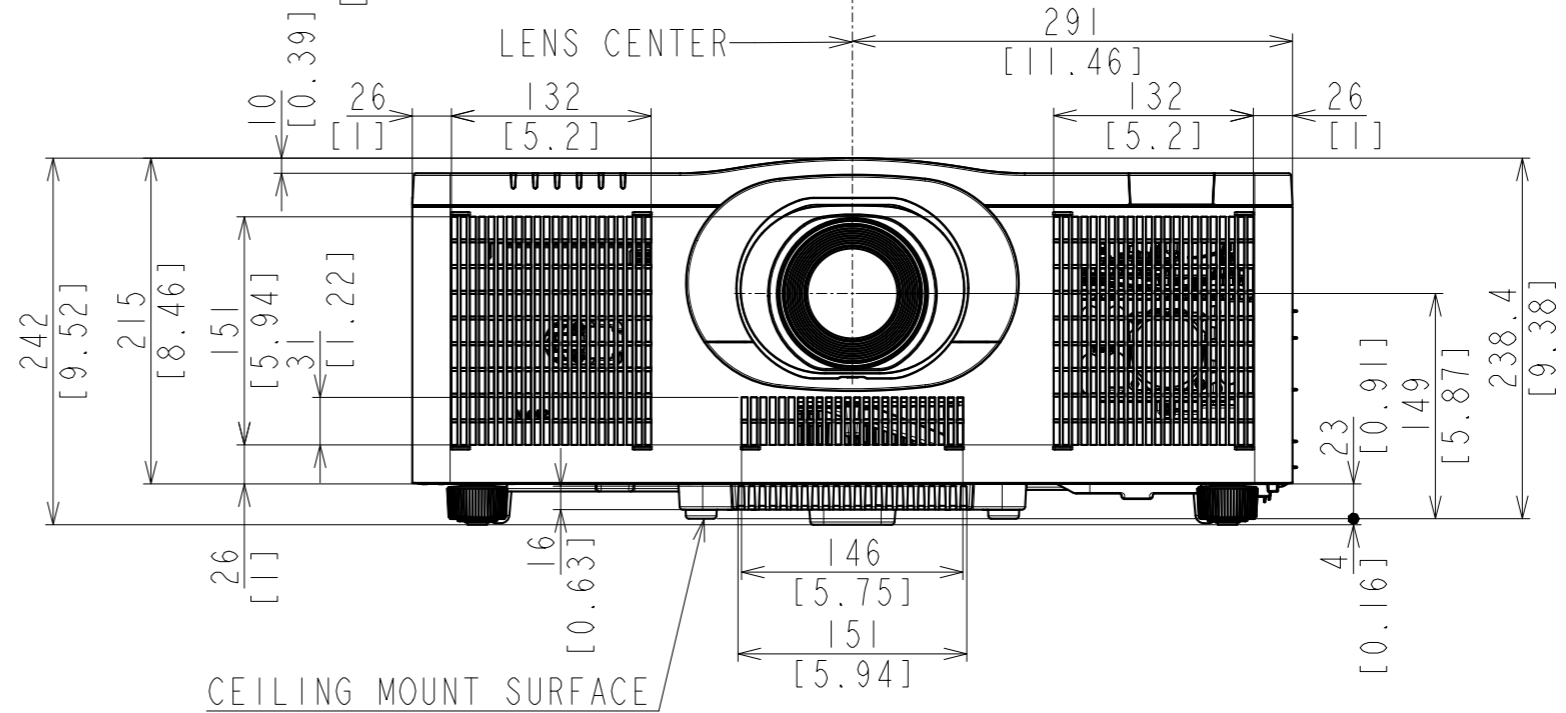

Maxell MP-WU8801
MP-WU8701

SL-712

UNIT:mm[inch]

LENS CENTER

MOUNTING THREAD

AIR FILTER

LENS CENTER

CEILING MOUNT SURFACE

M6 INSERT NUT
MOUNTING THREAD
DETAILS
A-A
1:1