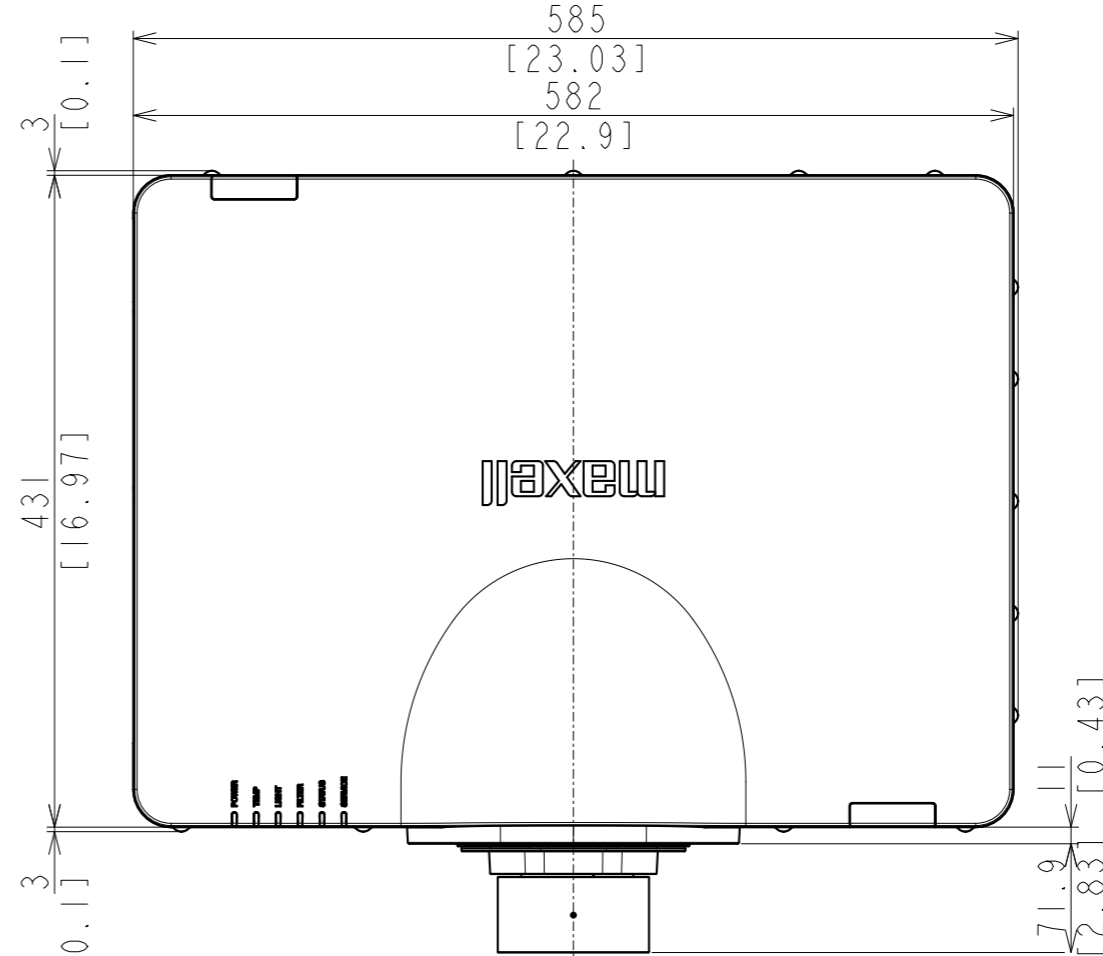

Maxell MP-WU8801
MP-WU8701

SL-712

UNIT:mm[inch]

LENS CENTER

MOUNTING THREAD

AIR FILTER

LENS CENTER

CEILING MOUNT SURFACE

M6 INSERT NUT
MOUNTING THREAD
DETAILS
A-A
1:1