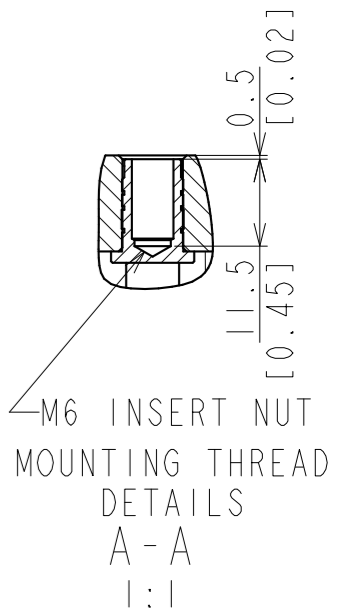

Maxell MP-WU8801
MP-WU8701

SL-712

UNIT:mm[inch]

LENS CENTER

MOUNTING THREAD

AIR FILTER

LENS CENTER

CEILING MOUNT SURFACE

M6 INSERT NUT
MOUNTING THREAD
DETAILS
A-A
1:1