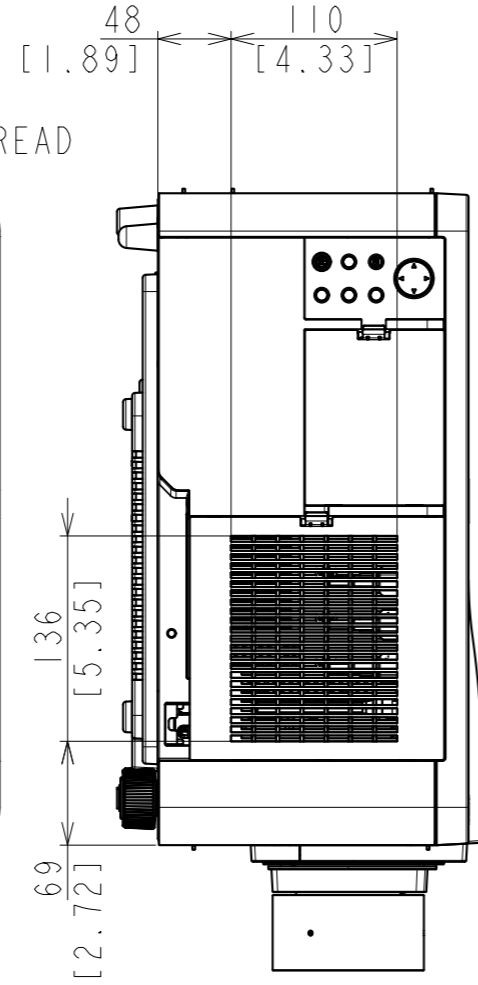

Maxell MP-WU8801
MP-WU8701

SL-712

UNIT:mm[inch]

LENS CENTER

MOUNTING THREAD

AIR FILTER

LENS CENTER

CEILING MOUNT SURFACE

M6 INSERT NUT
MOUNTING THREAD
DETAILS
A-A
1:1