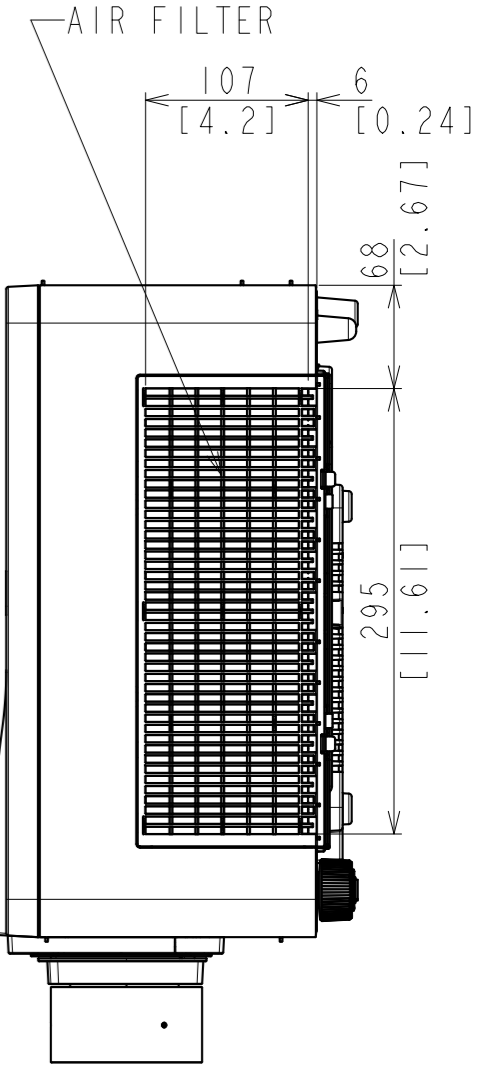

Maxell MP-WU8801
MP-WU8701

SL-712

UNIT:mm[inch]

LENS CENTER

MOUNTING THREAD

AIR FILTER

LENS CENTER

CEILING MOUNT SURFACE

M6 INSERT NUT
MOUNTING THREAD
DETAILS
A-A
1:1