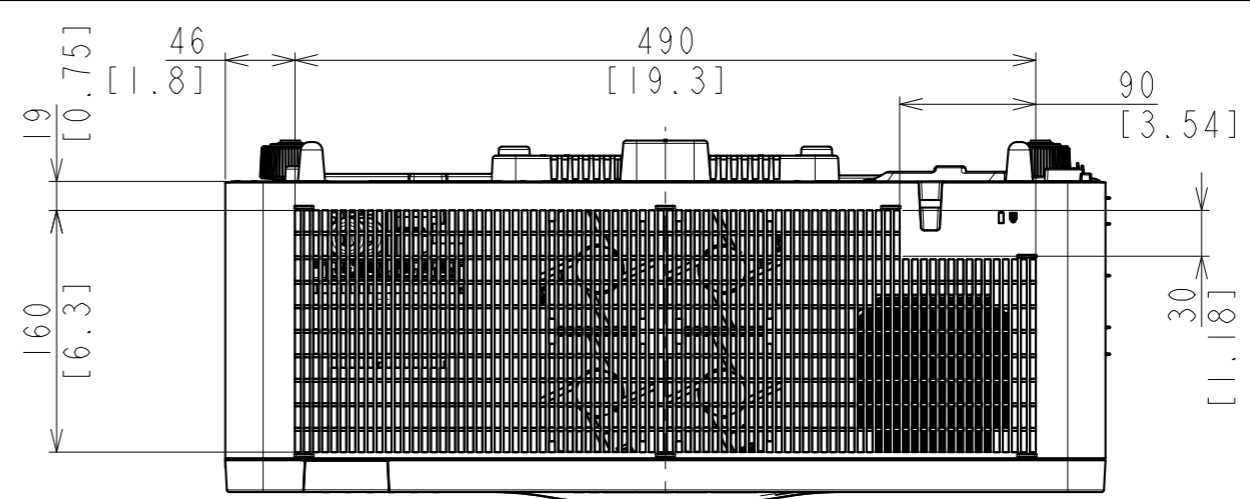

Maxell MP-WU8801
MP-WU8701

SL-712

UNIT:mm[inch]

LENS CENTER

MOUNTING THREAD

AIR FILTER

LENS CENTER

CEILING MOUNT SURFACE

M6 INSERT NUT
MOUNTING THREAD
DETAILS
A-A
1:1